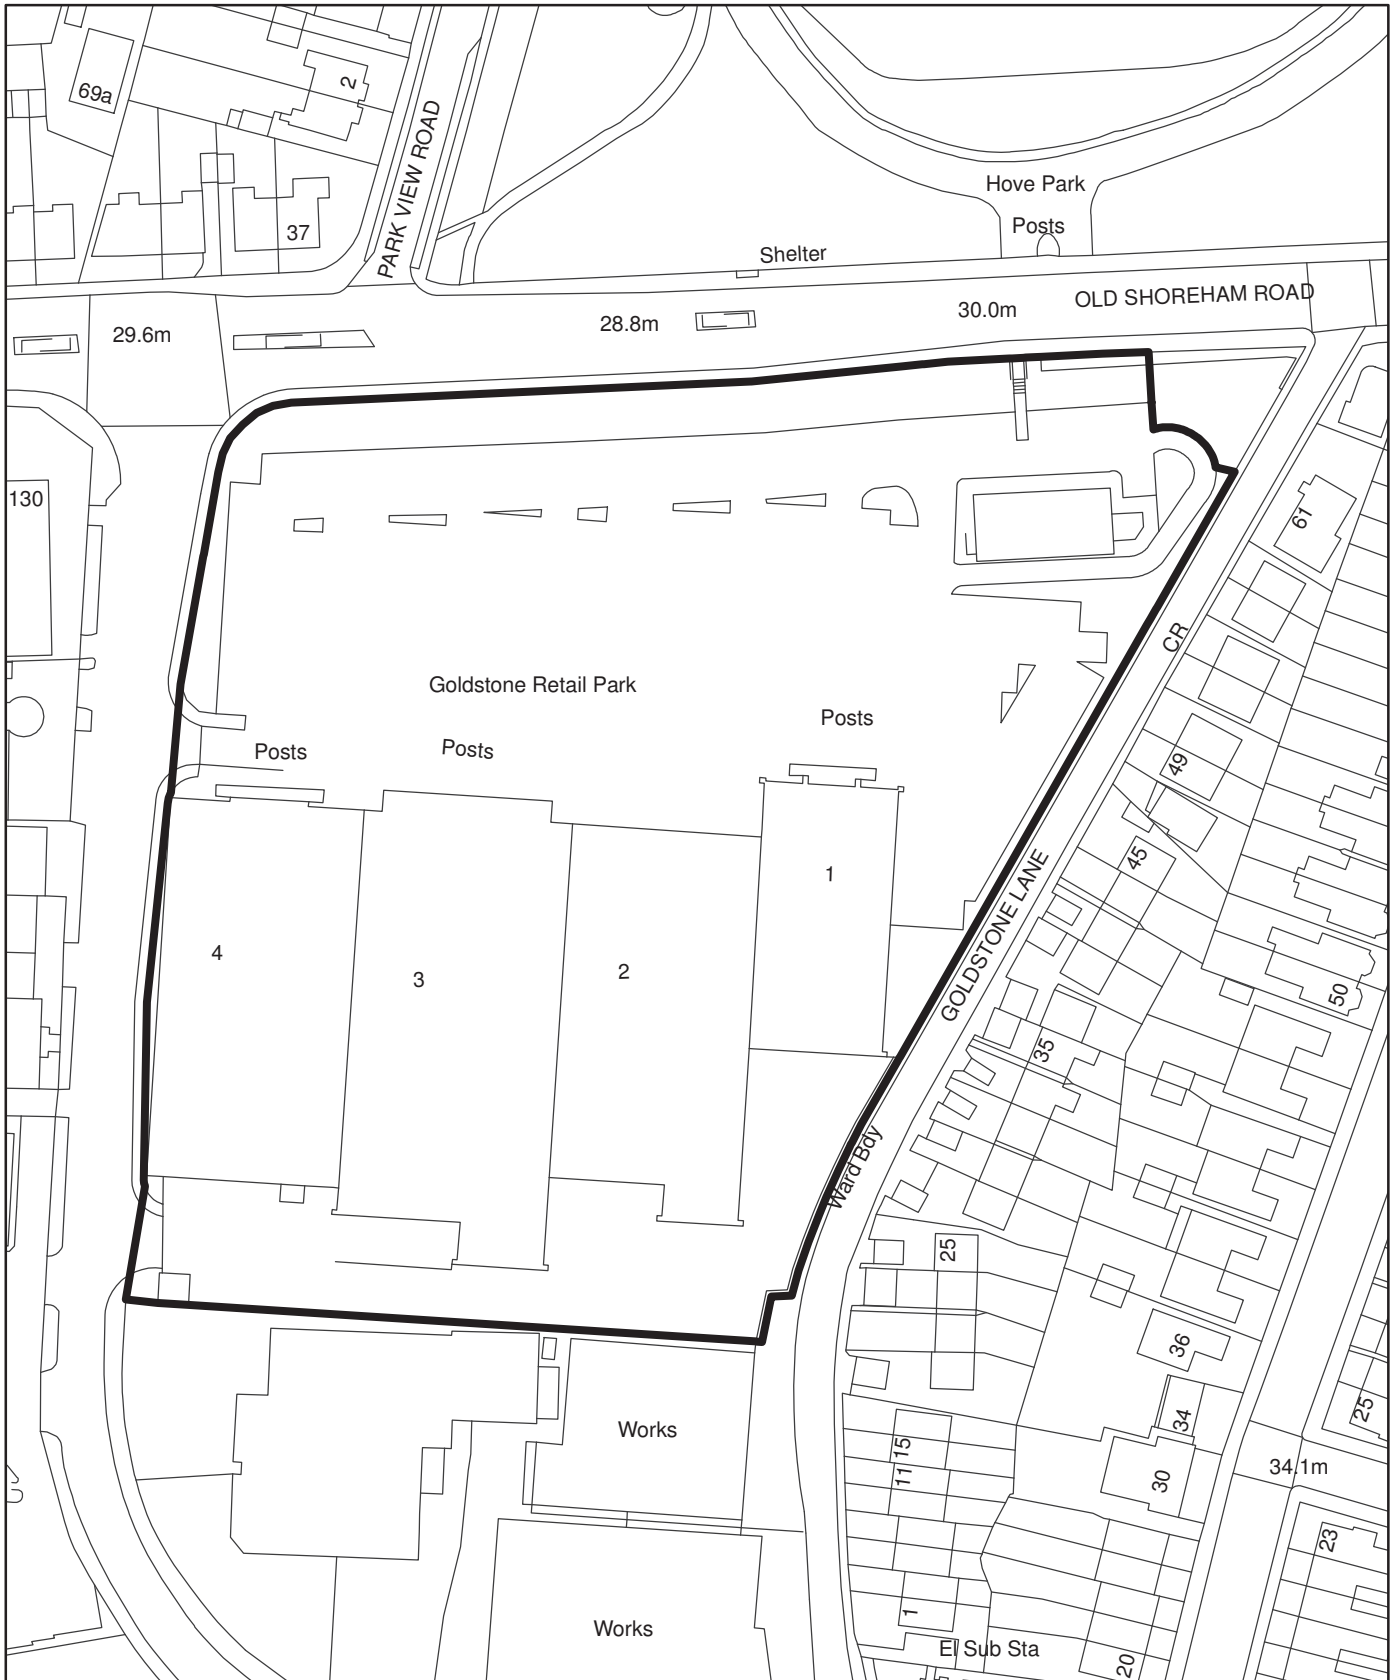

# Ref No. 3/95/0748, Goldstone Retail Park, Newtown Road, Hove

**Brighton & Hove  
City Council**

Scale : 1:1,250